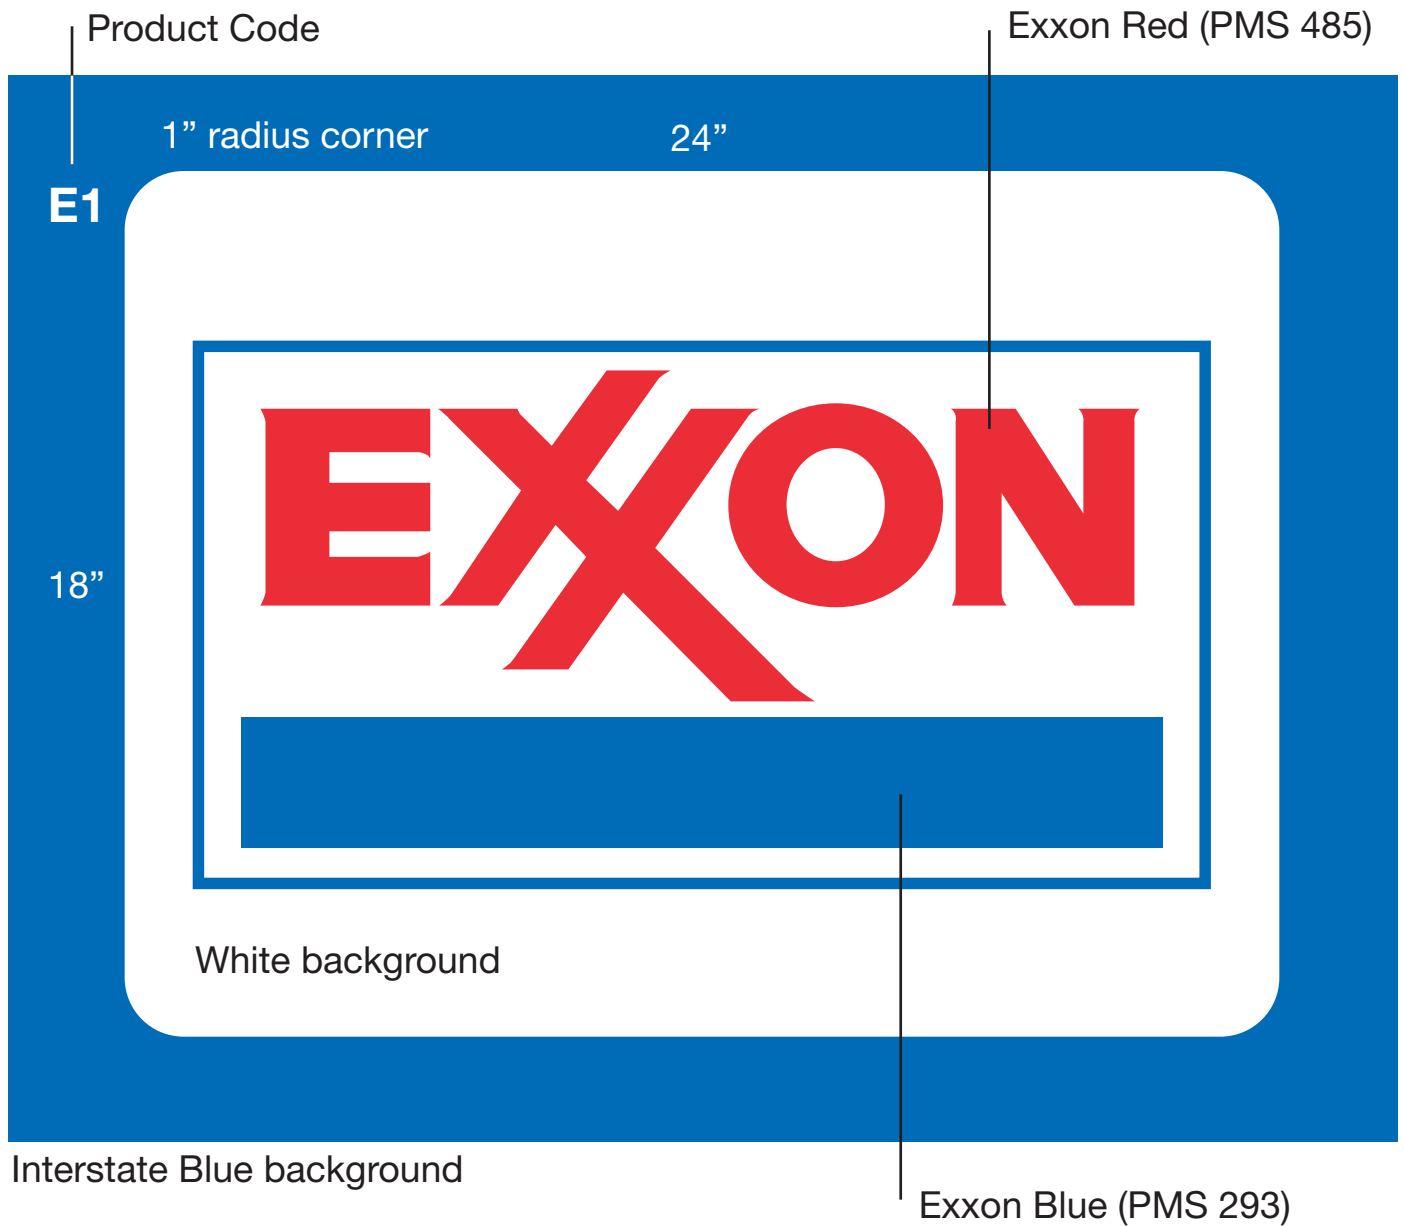

Exxon Highway Signs for Interstate/Ramps

Specific Guidelines for 24" X 18" highway sign

Exxon Highway Signs for Interstate/Ramps

Recommended highway signs with white background behind logo on blue Interstate sign.

E1

E6

E12

E2

E7

E3

E8

E4

E9

E13

E5

E10

E14

Exxon Highway Signs for Interstate/Ramps

Highway signs with blue background behind logo.

- The Interstate highway signs are produced on an Interstate blue background.
- The sign dimensions are mostly 18" high X 24" wide, but could get as large as 36" X 48".
- The colors to print are Blue (PMS 293), Red (PMS 485), OTR Yellow (PMS 130), Tigermarket Yellow (PMS 116), *Speedpass* Light Blue (PMS 298) and if applicable solid white.
- The typeface used should be Helvetica Bold and Helvetica Bold Condensed.