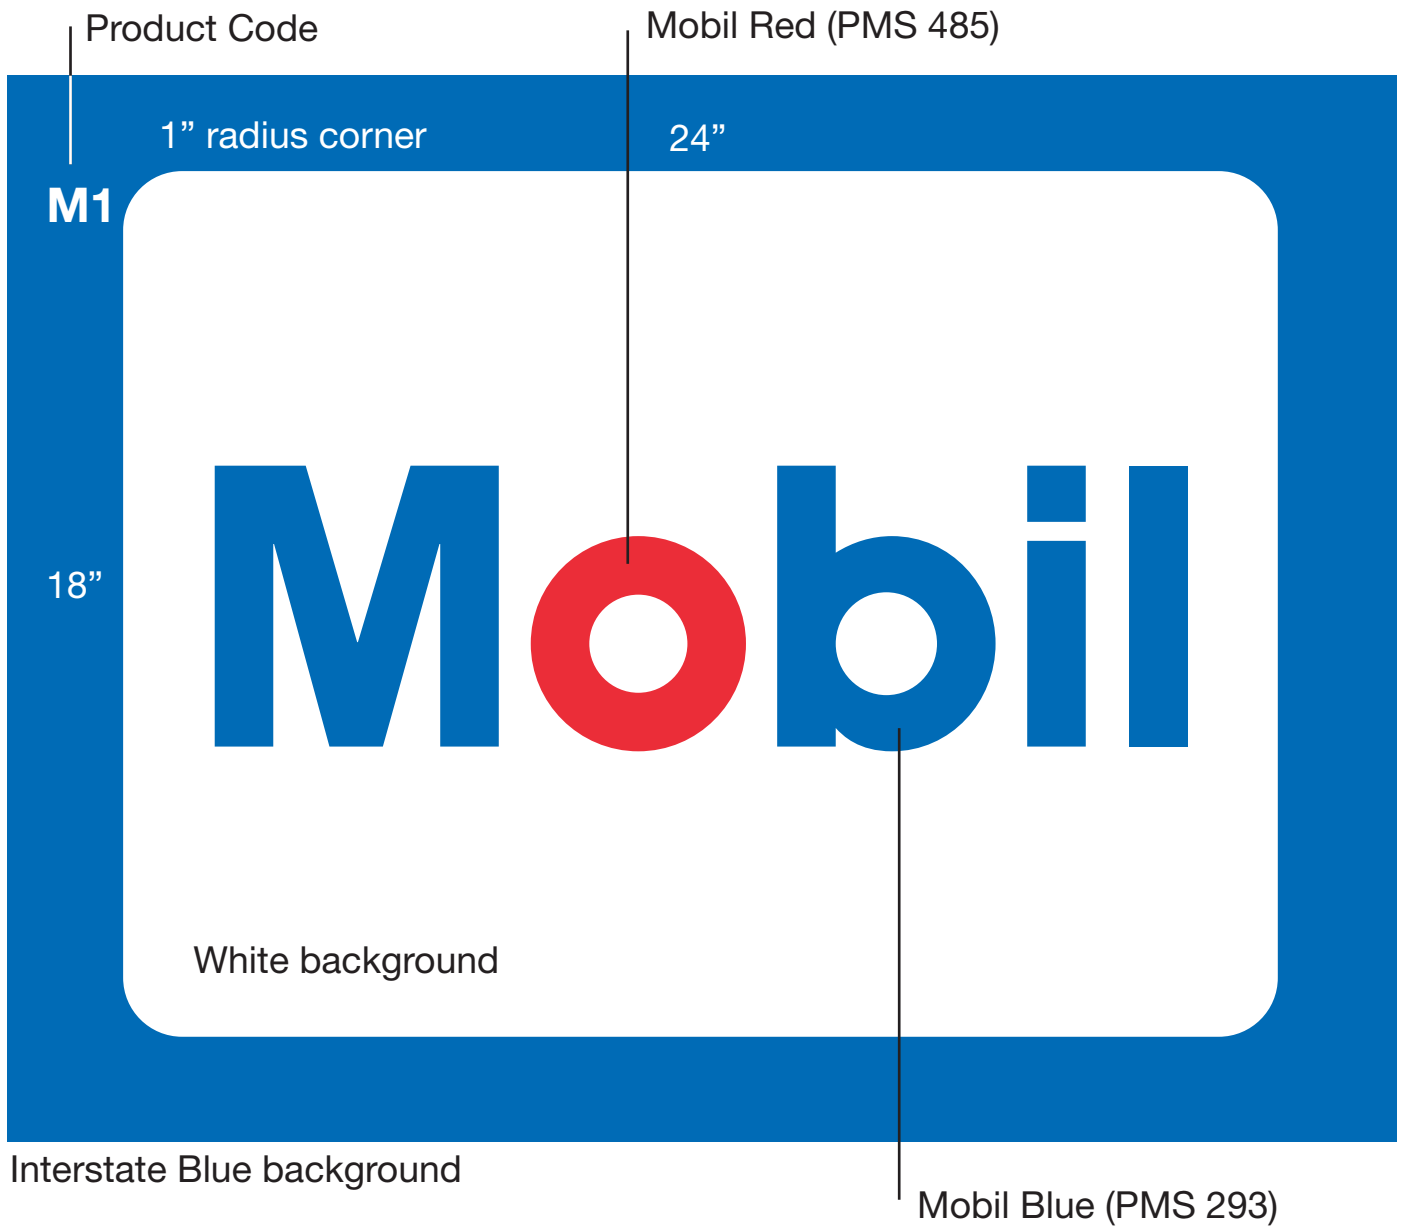

Mobil Highway Signs for Interstate/Ramps

Specific Guidelines for 24" X 18" highway sign

Mobil Highway Signs for Interstate/Ramps

Recommended highway signs with white background behind logo on blue interstate sign.

- The Interstate highway signs are produced on an Interstate blue background.
- The sign dimensions are mostly 18" high X 24" wide, but could get as large as 36" X 48".
- The colors to print are Blue (PMS 293), Red (PMS 485), OTR Yellow (PMS 130), Tigermarket Yellow (PMS 116), *Speedpass* Light Blue (PMS 298) and if applicable solid white.
- The typeface used should be Helvetica Bold and Helvetica Bold Condensed.

Mobil Highway Signs for Interstate/Ramps

Highway signs with blue background on blue Interstate sign.

- The Interstate highway signs are produced on an Interstate blue background.
- The sign dimensions are mostly 18" high X 24" wide, but could get as large as 36" X 48".
- The colors to print are Blue (PMS 293), Red (PMS 485), OTR Yellow (PMS 130), Tigermarket Yellow (PMS 116), Speedpass Light Blue (PMS 298) and if applicable solid white.
- The typeface used should be Helvetica Bold and Helvetica Bold Condensed.