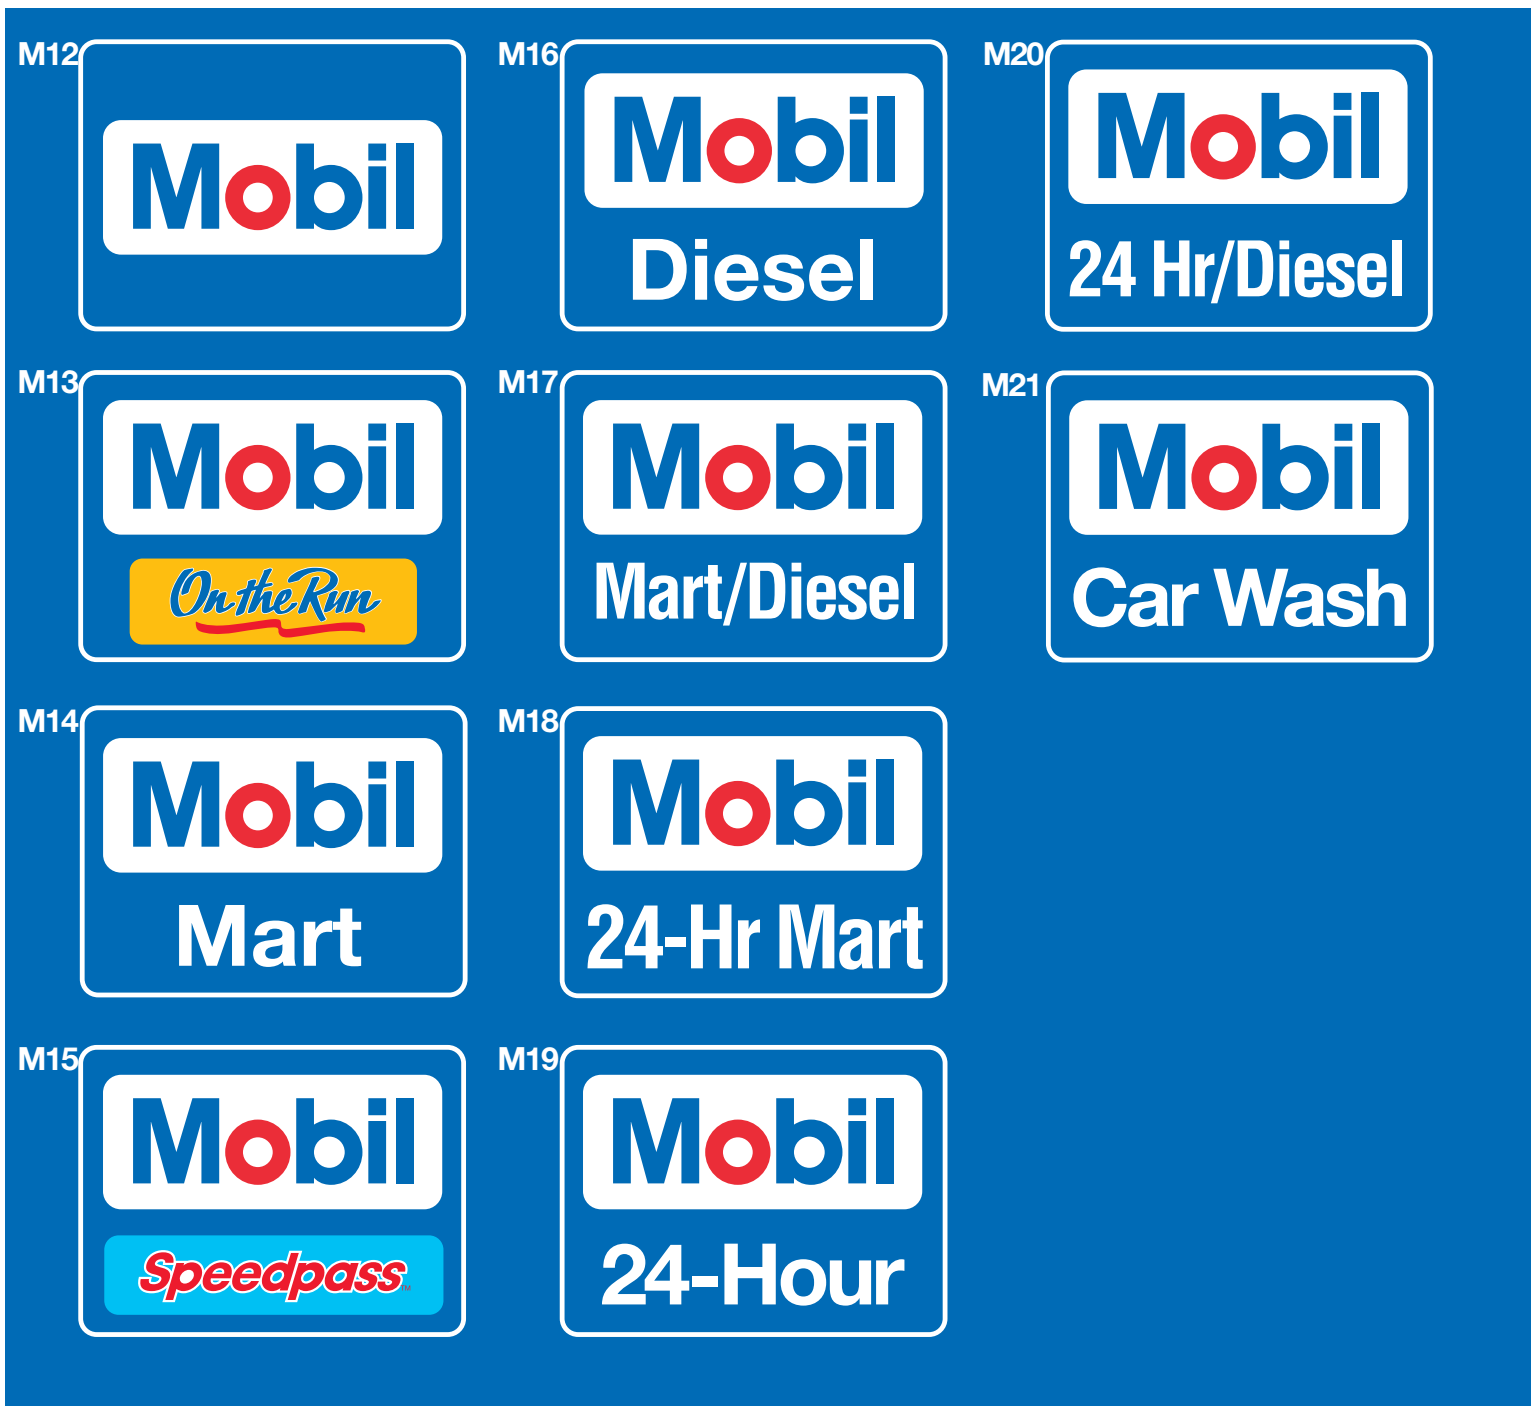

Mobil Highway Signs for Interstate/Ramps

Specific Guidelines for 24" X 18" highway sign

Mobil Highway Signs for Interstate/Ramps

Recommended highway signs with white background behind logo on blue interstate sign.

- The Interstate highway signs are produced on an Interstate blue background.
- The sign dimensions are mostly 18" high X 24" wide, but could get as large as 36" X 48".
- The colors to print are Blue (PMS 293), Red (PMS 485), OTR Yellow (PMS 130), Tigermarket Yellow (PMS 116), *Speedpass* Light Blue (PMS 298) and if applicable solid white.
- The typeface used should be Helvetica Bold and Helvetica Bold Condensed.

Mobil Highway Signs for Interstate/Ramps

Highway signs with blue background on blue Interstate sign.

- The Interstate highway signs are produced on an Interstate blue background.
- The sign dimensions are mostly 18" high X 24" wide, but could get as large as 36" X 48".
- The colors to print are Blue (PMS 293), Red (PMS 485), OTR Yellow (PMS 130), Tigermarket Yellow (PMS 116), Speedpass Light Blue (PMS 298) and if applicable solid white.
- The typeface used should be Helvetica Bold and Helvetica Bold Condensed.